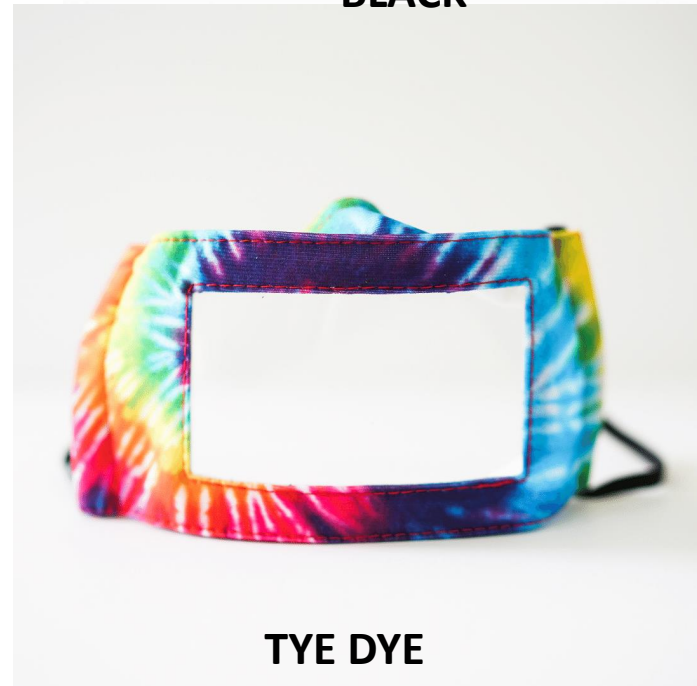

NAVY BLUE

BLACK

LINEN

TYE DYE